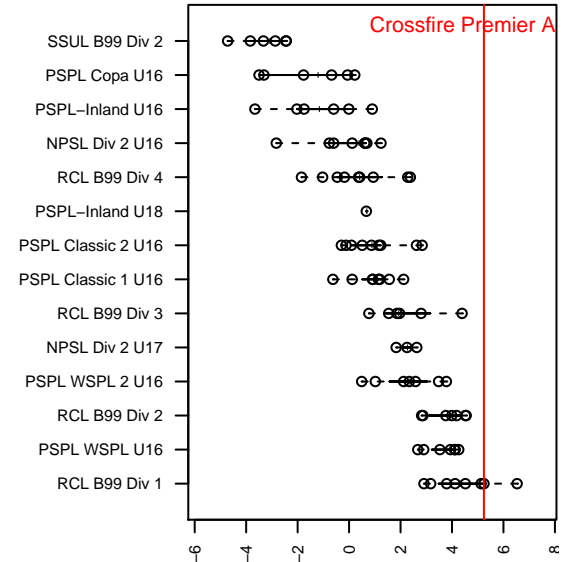

**attack and defense rating
relative to others at age
and all opponents in last 13 months**