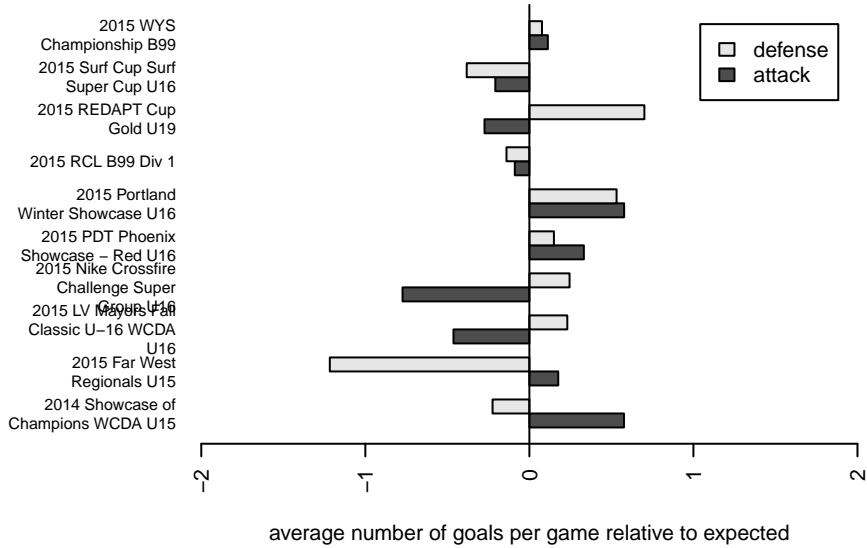

Performance relative to 13 month average