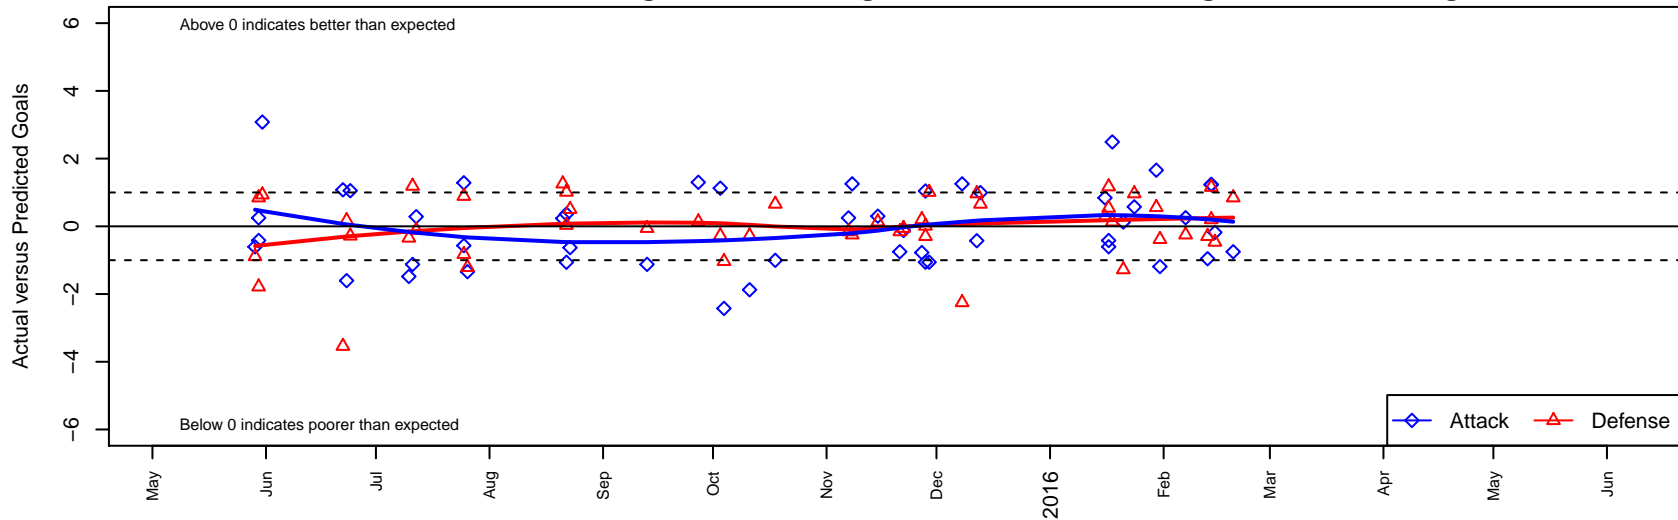

Crossfire Premier A B99

Crossfire Premier SC
 Redmond, WA
 B99 total strength=1774
 attack=29.64 defense=28.81
 fall league = RCL B99 Div 1
 notes= James 2012-5

alt names used:
 Crossfire Premier 99 James (WA) (SC)
 CROSSFIRE PREMIER BU16 A (WA)
 CROSSFIRE PREMIER B99 – A (WA)
 CROSSFIRE PREMIER BU16 A (WA)
 Crossfire Premier B99 A
 Crossfire Premier B99 A
 CROSSFIRE PREMIER BU16 A (WA)
 Crossfire Premier B99 A

Crossfire Premier A B99
 Dots are actual minus expected GF (blue circles) and GA (red triangles).
 Blue line is smoothed change in attack strength. Red is smoothed change in defense strength.

**attack and defense variance (black dot)
relative to other teams
and top 10 in region**