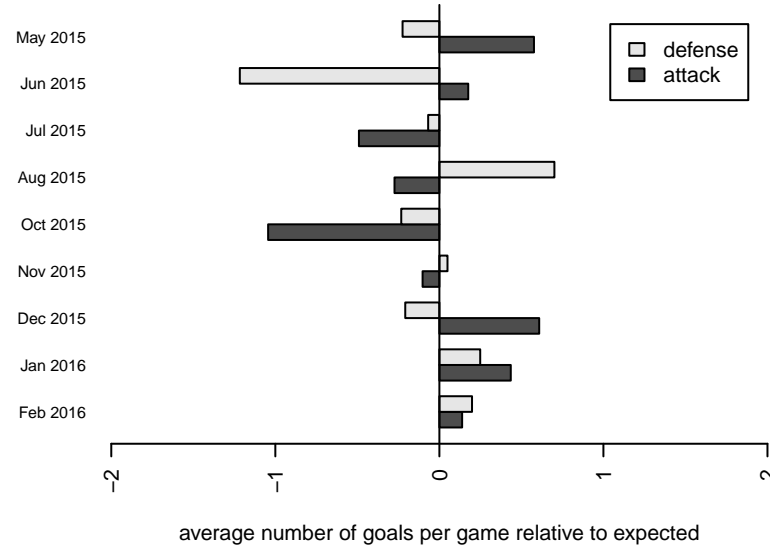

Performance relative to 13 month average