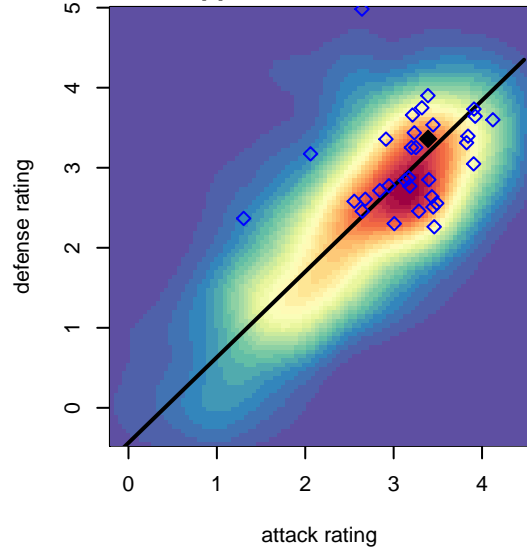

**attack and defense rating
relative to others at age
and all opponents in last 13 months**